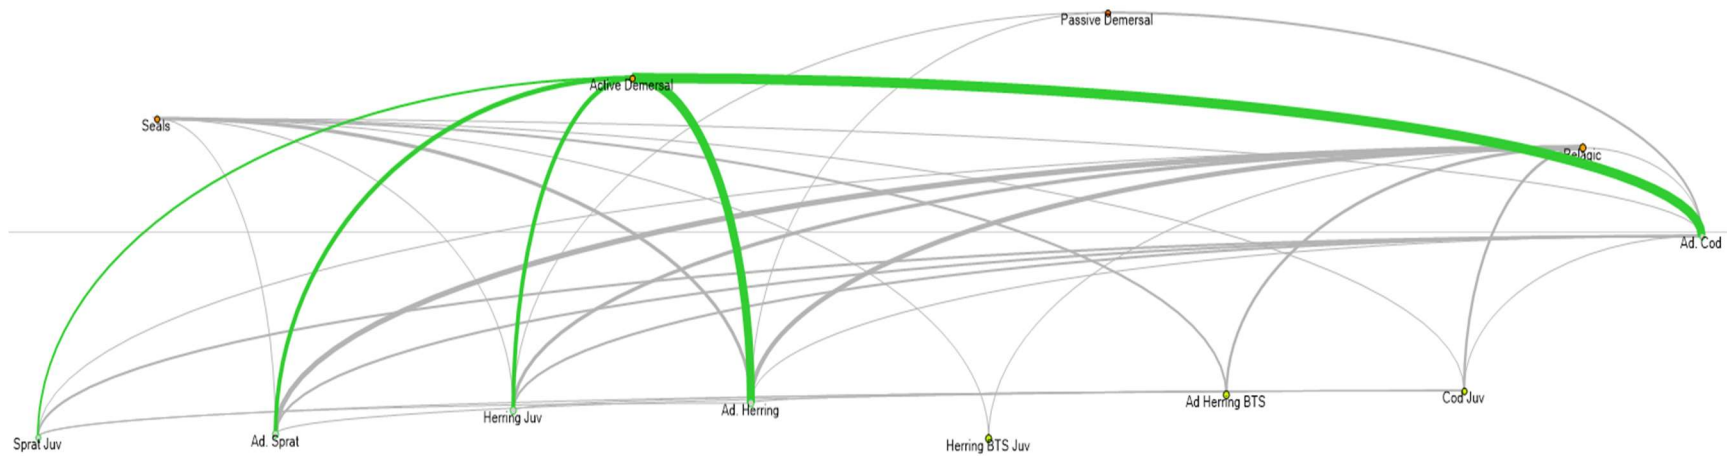

Fishing fleets in the Baltic Sea model

Active demersal fleet

Image source: Marine Stewardship Council¹

1 - www.msc.org accessed in April 2020

Passive demersal fleet

Image source: fishionary.fisheries.org²

2 - fishionary.fisheries.org, accessed in April 2020

Pelagic fleet

Image source: www.msc.org accessed in April 2020³

3 - www.msc.org accessed in April 2020