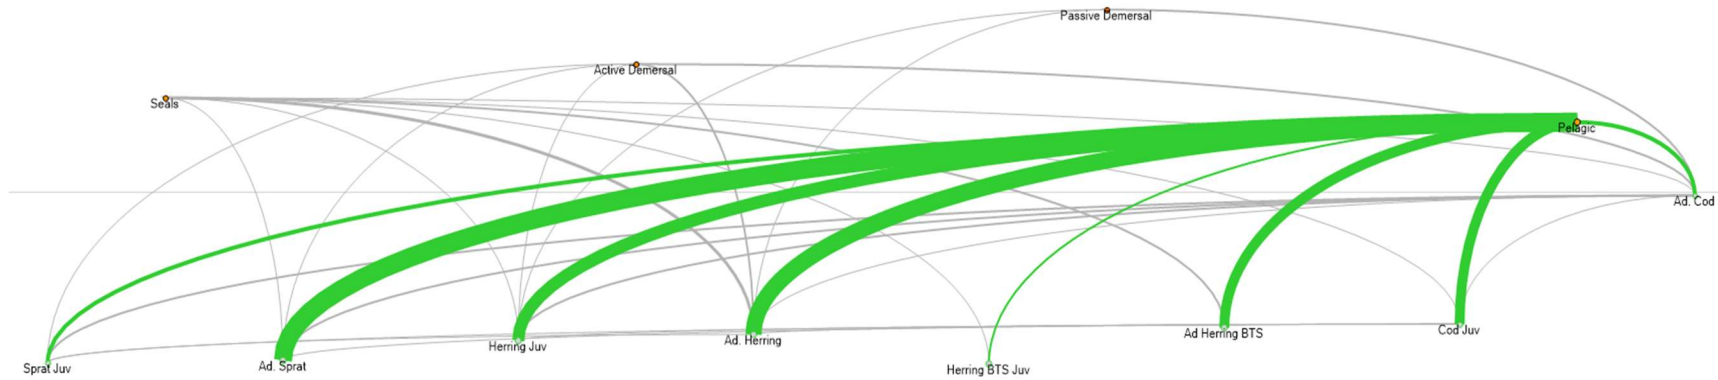

Fishing fleets in the Baltic Sea model

Active demersal fleet

Image source: Marine Stewardship Council¹

1 - www.msc.org accessed in April 2020

Passive demersal fleet

Image source: fishionary.fisheries.org²

2 - fishionary.fisheries.org, accessed in April 2020

Pelagic fleet

Image source: www.msc.org accessed in April 2020³

3 - www.msc.org accessed in April 2020