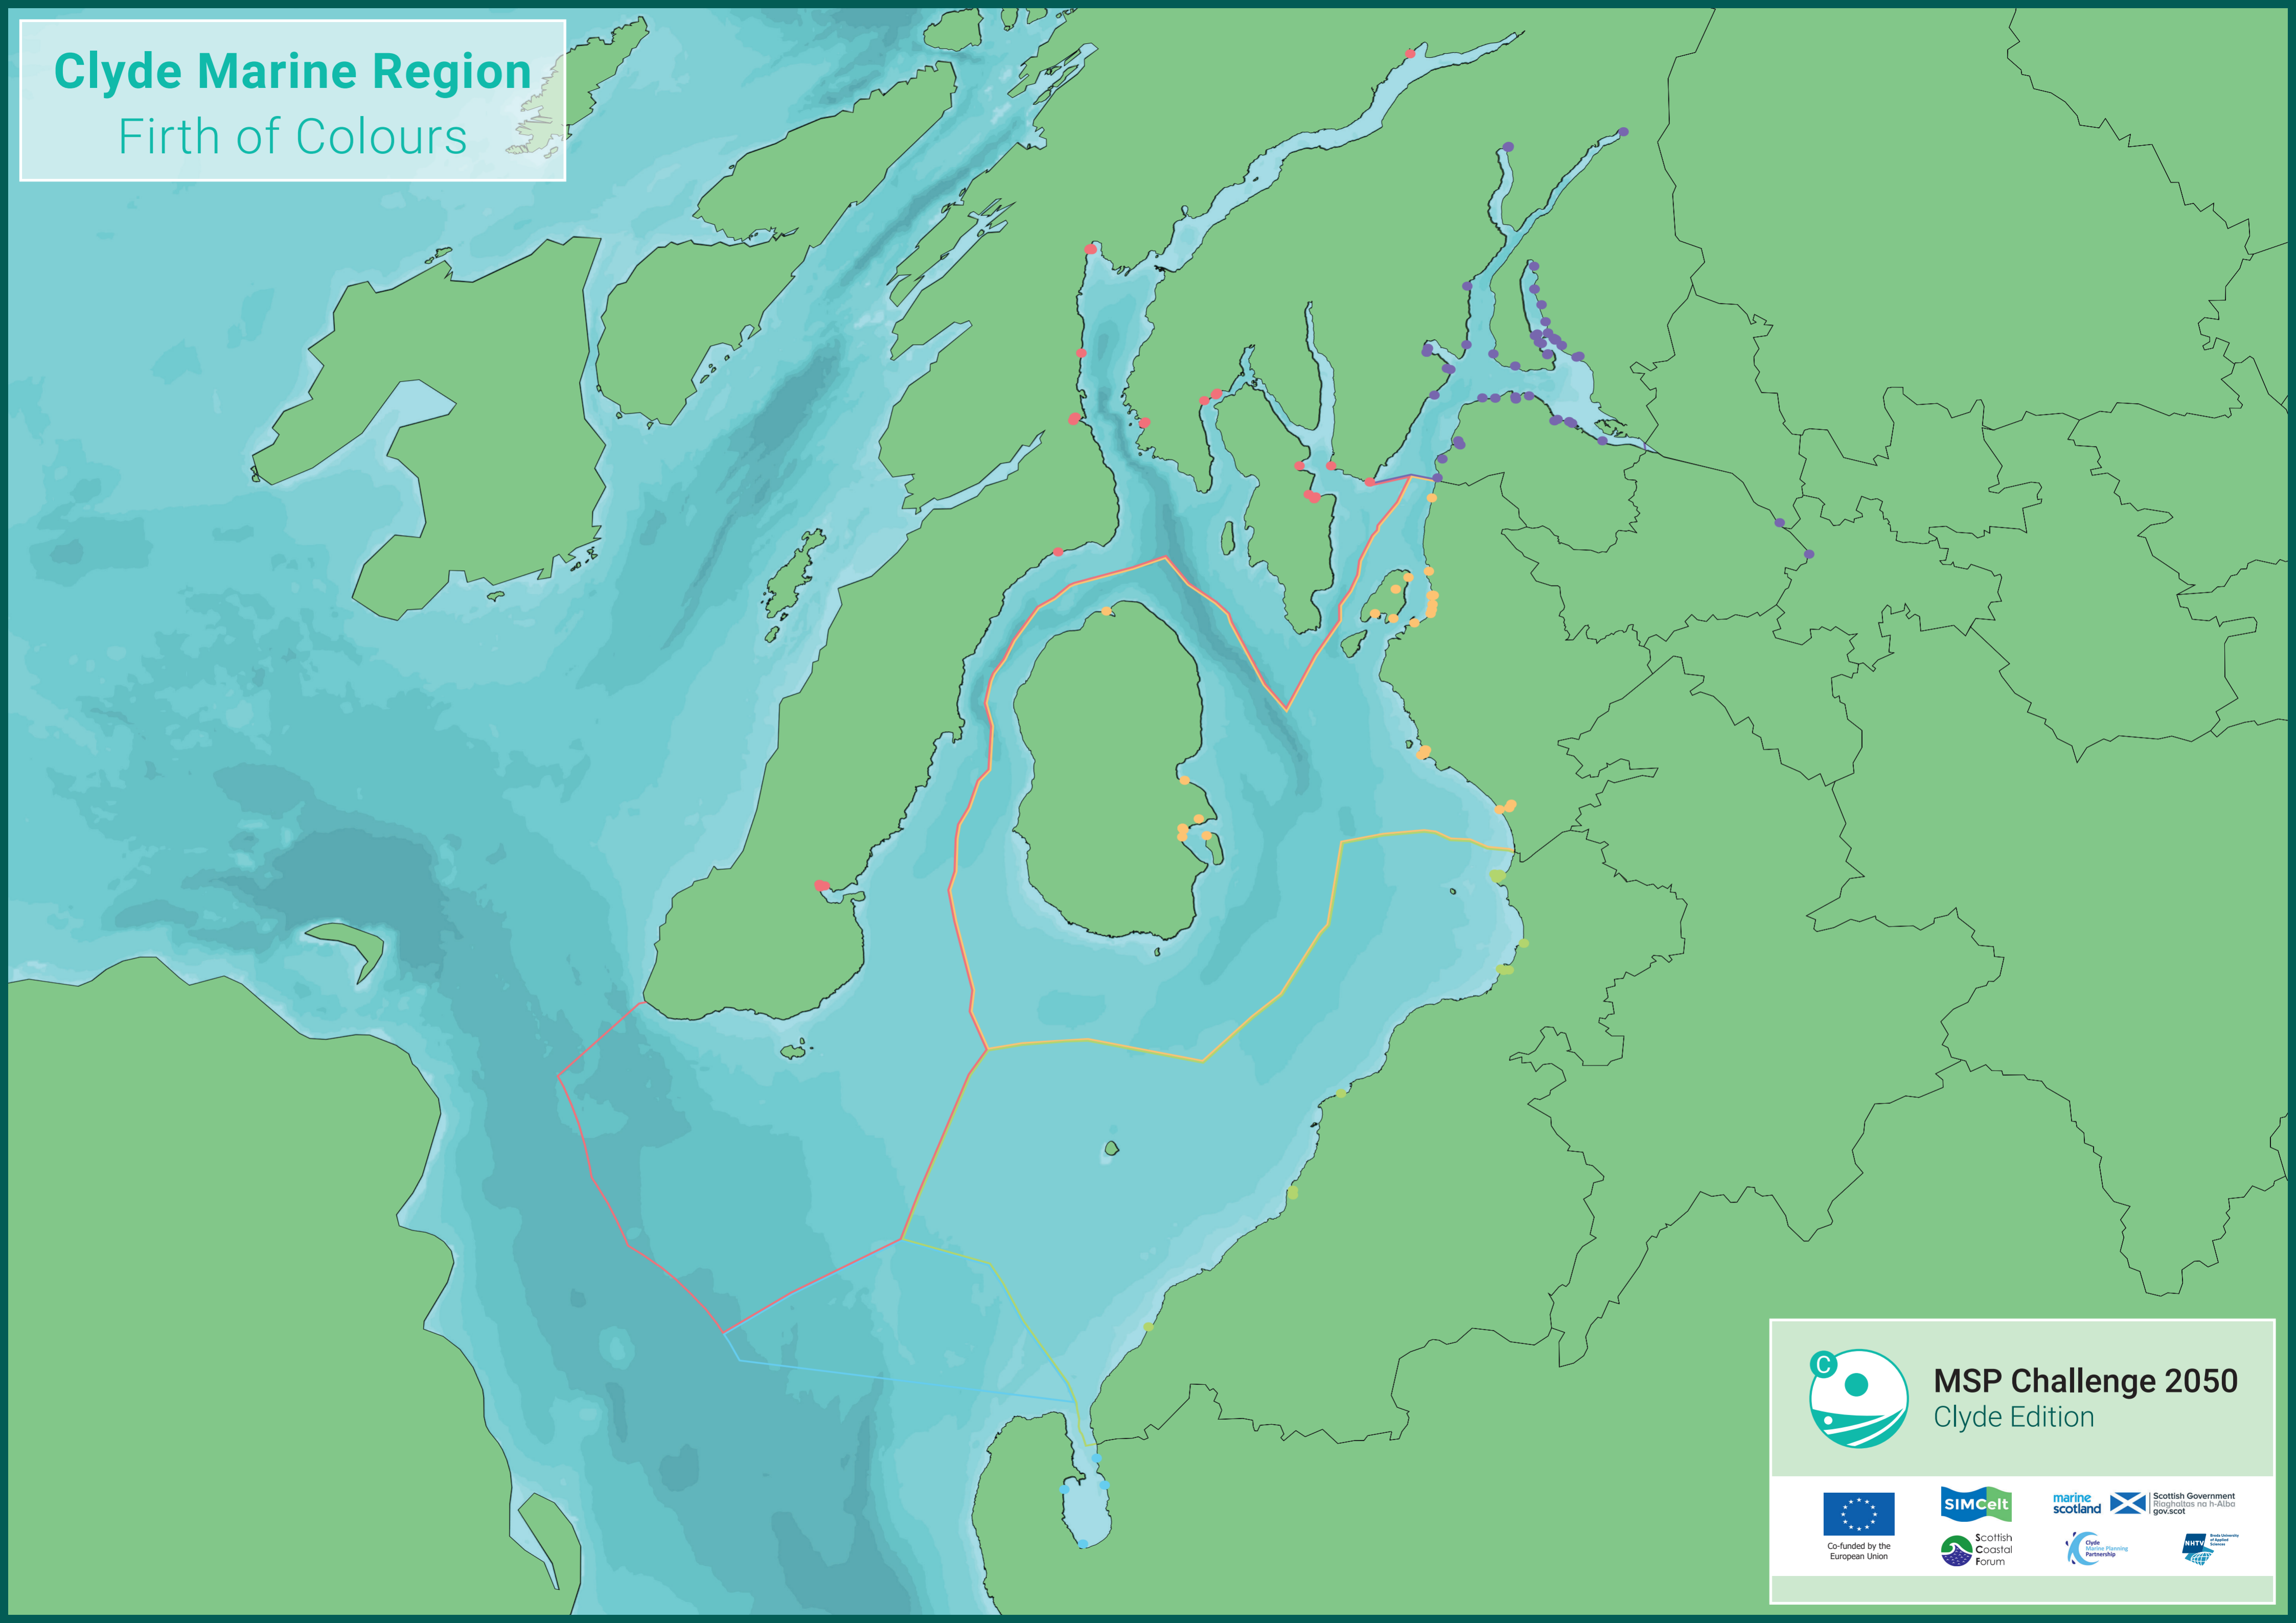

Clyde Marine Region

Firth of Colours

MSP Challenge 2050
Clyde Edition

Co-funded by the
European Union

Scottish
Coastal
Forum

Clyde
Marine Planning
Partnership

North
University
of Marine
Science